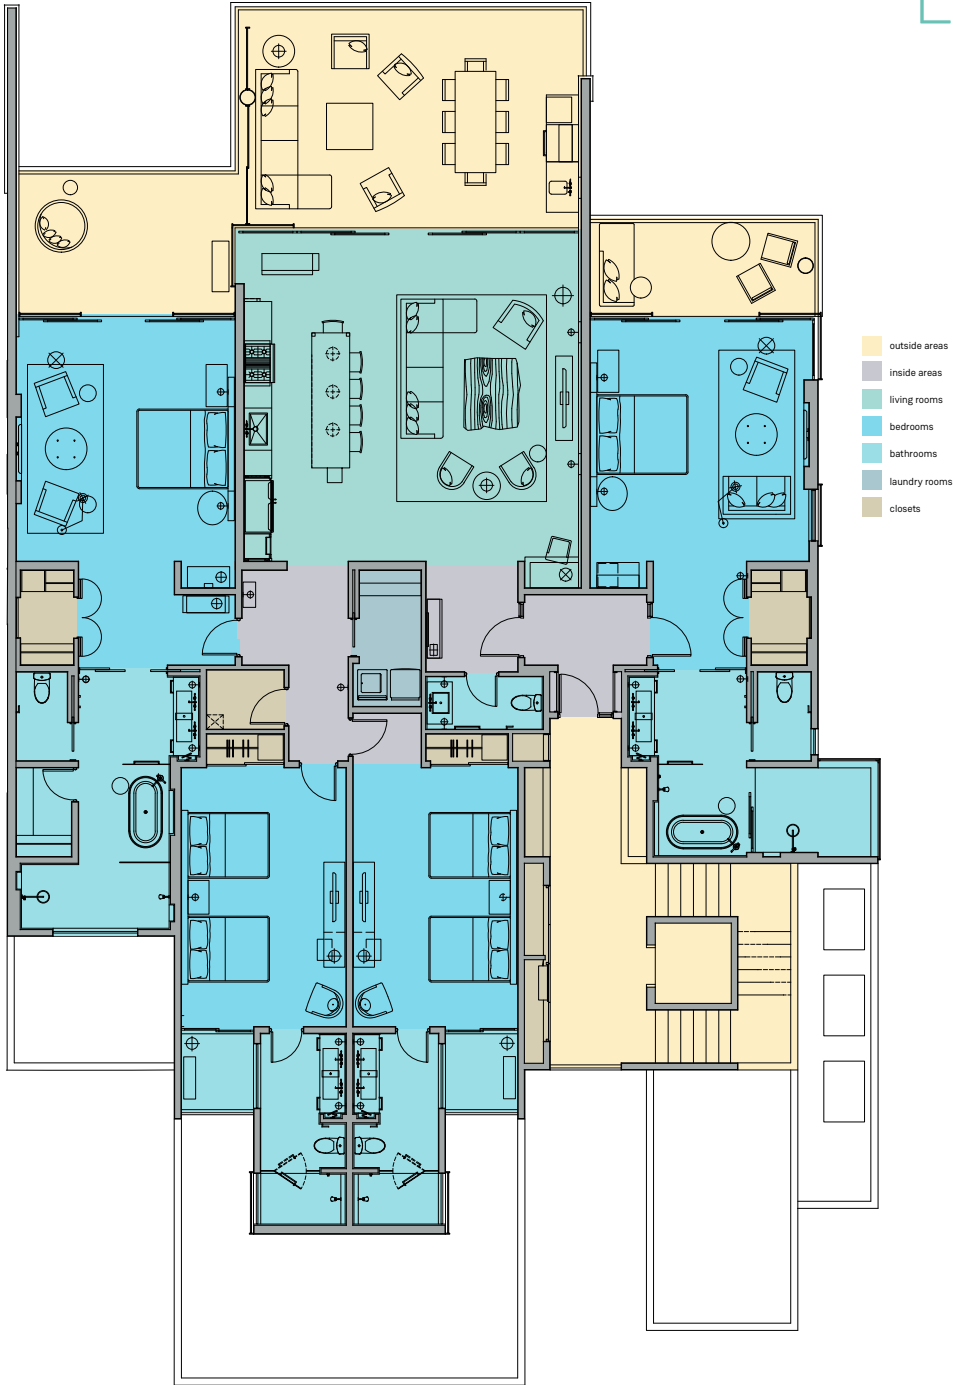

# VILLA FLOORPLAN LUNA 6

Chileno Bay Resort & Residences

AUBERGE RESORTS COLLECTION | LOS CABOS

AREAS	M2	Sq Ft
A/C	300	3,234
Covered Terrace	131	1,415