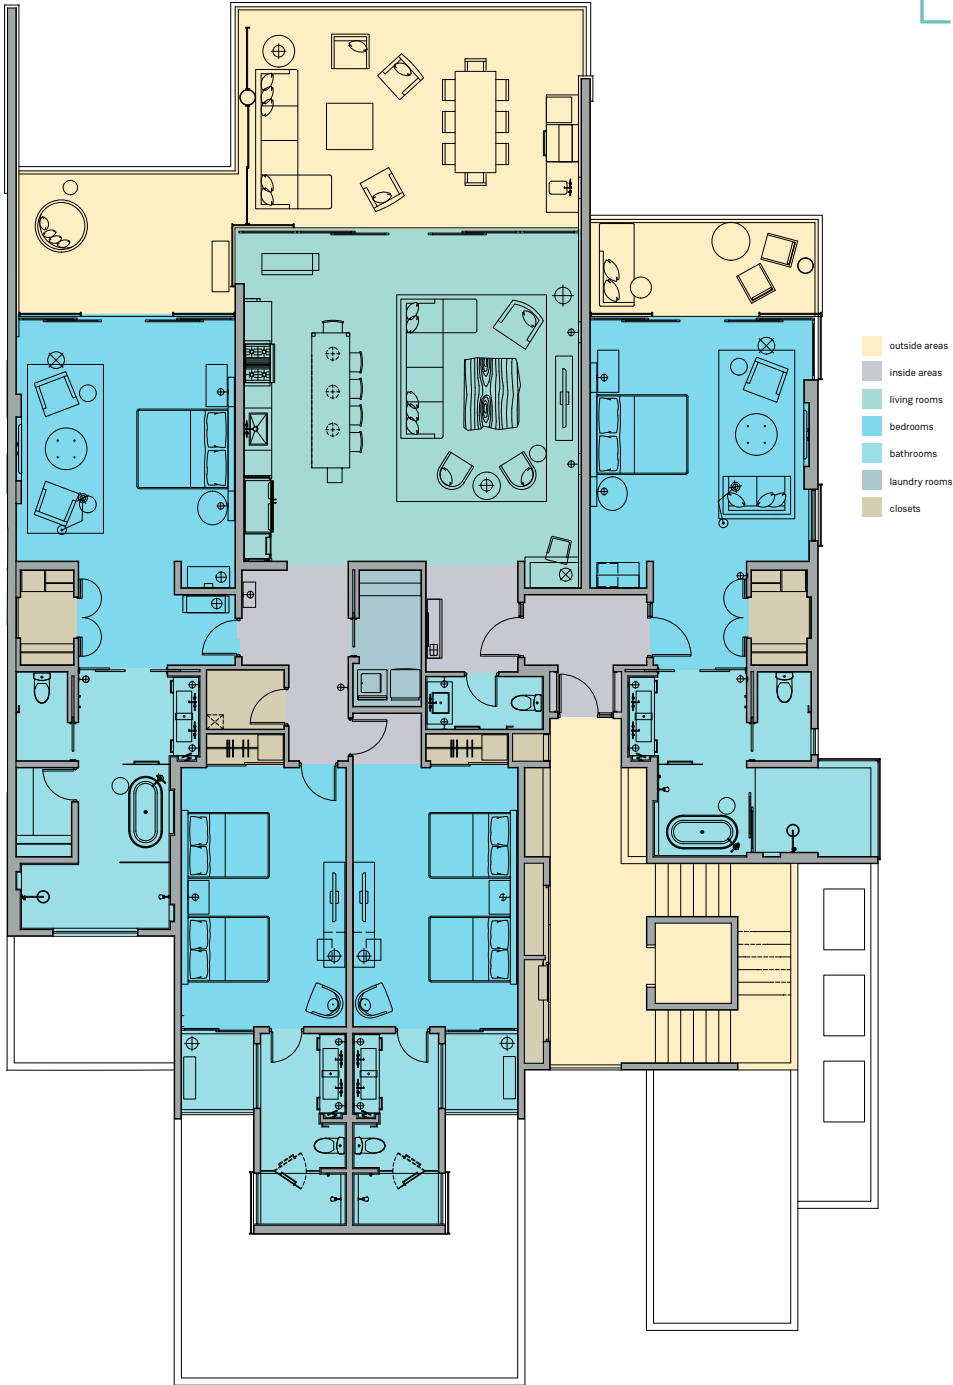

VILLA FLOORPLAN LUNA 6

Chileno Bay Resort & Residences
AUBERGE RESORTS COLLECTION | LOS CABOS

AREAS	M2	Sq Ft
A/C	300	3,234
Covered Terrace	131	1,415